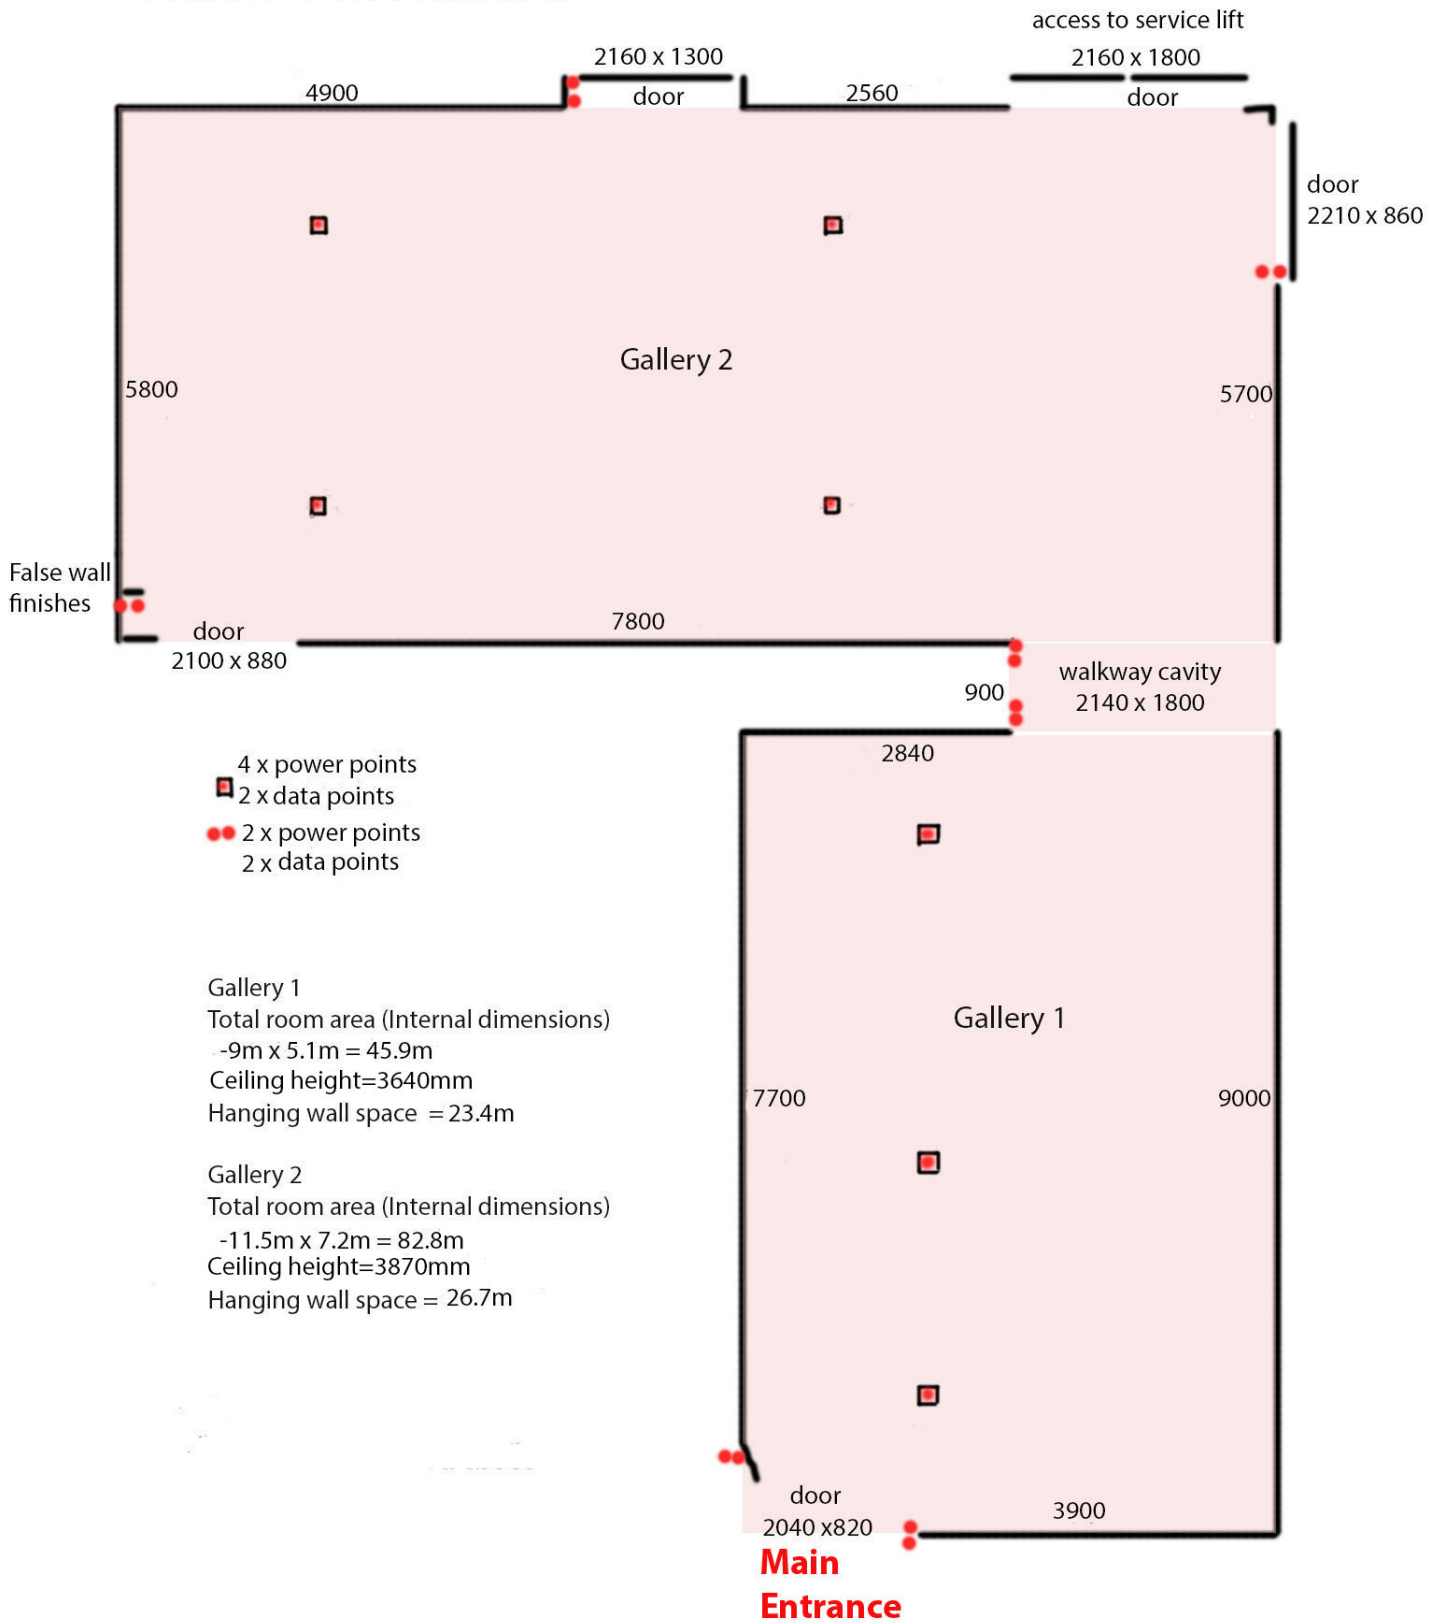

TOWN HALL GALLERY DIMENSIONS

VANCOUVER ART CENTRE MAIN GALLERY DIMENSIONS